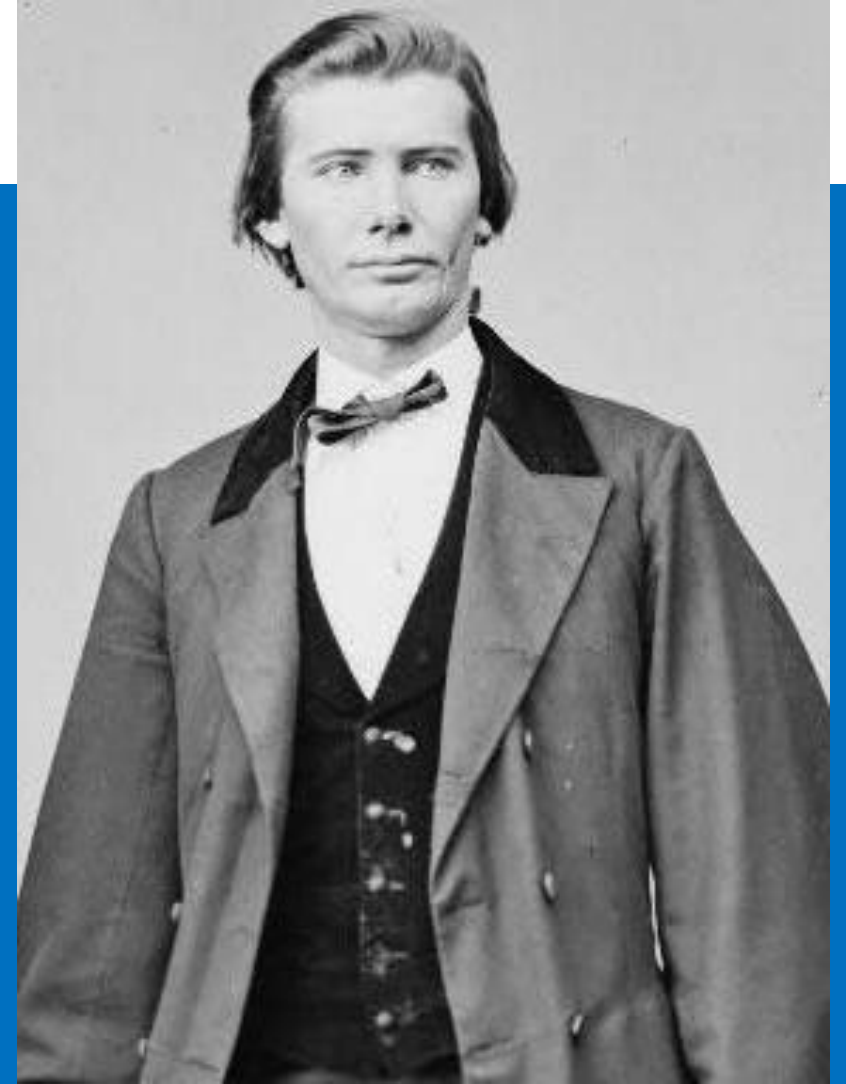

Nation's First Quick Draw Duel – Which Took Place On July 21, 1865

Following a poker game in the Lyon House on South Street, Tutt claimed Hickok owed him money and took his pocket watch as collateral.

Tutt claimed he would wear it in public to show that Hickok didn't pay his debts.

The next day, from 75 yards away, Tutt fired a shot at Hickok, barely missing his head. Hickok fired back and killed Tutt with a bullet through the heart. The event made nationwide news.

J.B. "Wild Bill"
Hickok

Davis K. Tutt

Who Was The Judge In The Manslaughter Trial Against Hickok? What Was The Verdict?

Sempronious H. Boyd (Pony Boyd)

After a three-day trial, the jury acquitted him of manslaughter.

Who Was The First Sheriff ?

What happened in the Community of
Brookline, MO January 2, 1932?

Young Brothers Massacre

On Jan. 2, 1932, police raided a farm in search of outlaws: Harry and Jennings Young. Harry was wanted for the 1929 murder of Republic Marshal Mark Noe, and the brothers were wanted for operating a stolen auto ring.