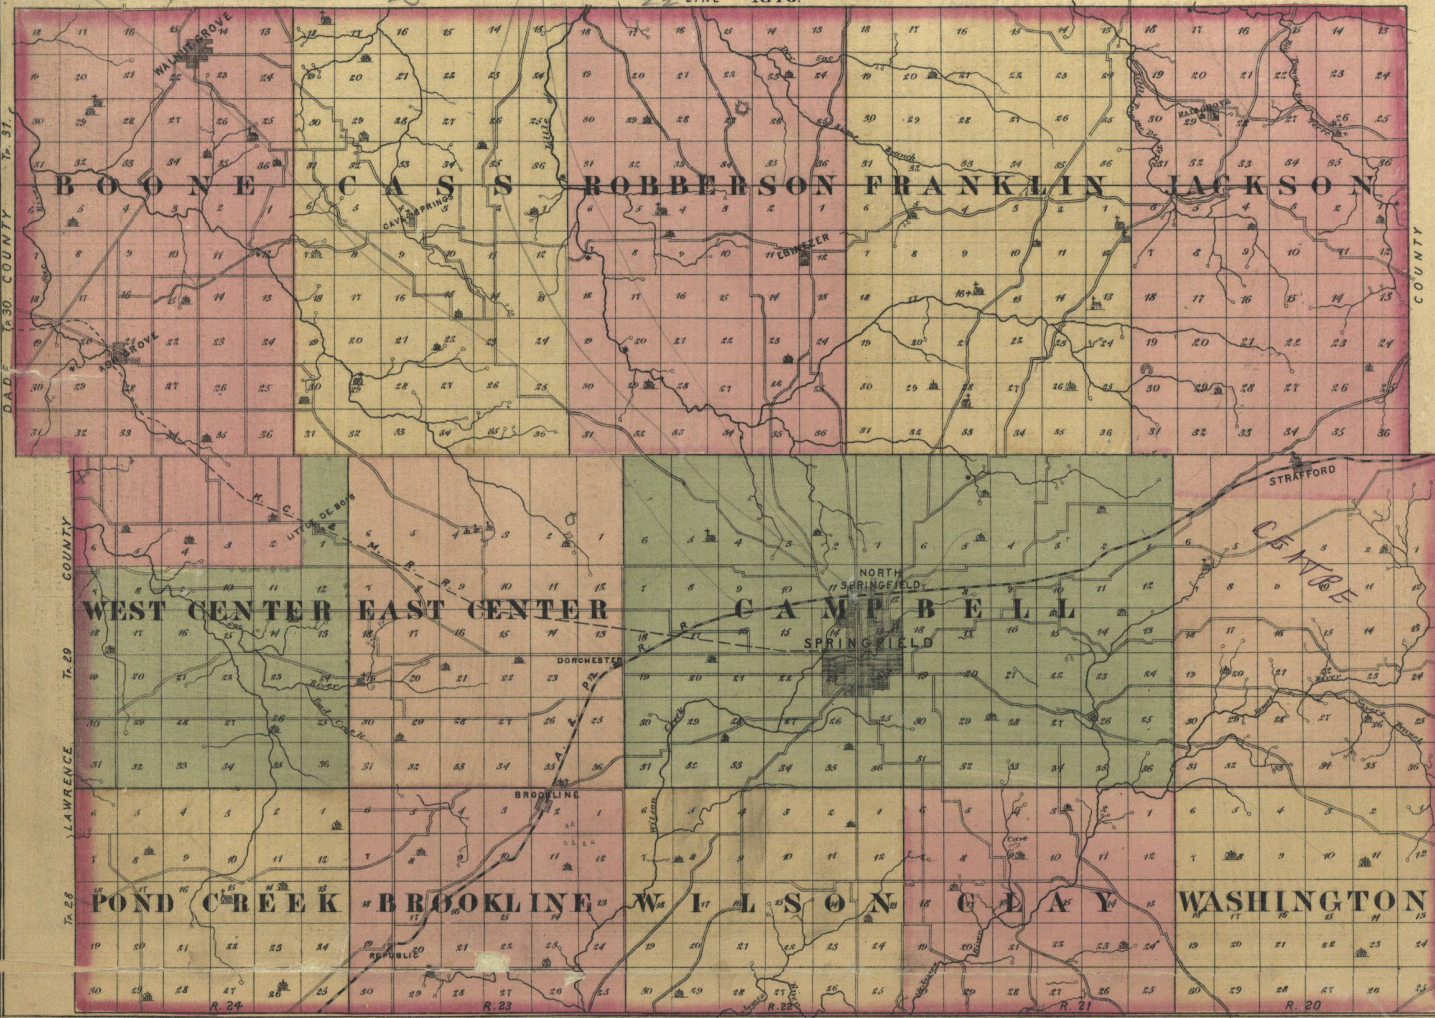

GREENE COUNTY

The first township formed in Greene County was Spring River, followed by Jackson Township.

Of the original townships formed, only Campbell and Jackson remain