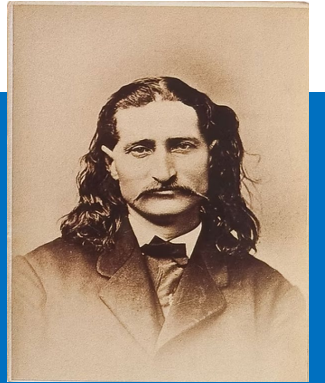

**Welcome to
Greene County
Trivia**

When Was Greene County Founded?

January 2, 1833.

Its boundaries encompassed most of southwest Missouri, having previously been a part of Wayne County.

Its present boundaries were finalized in 1859 after Christian County was formed

Who Was Greene County Named After?

Revolutionary War Soldier General Nathanael Greene

Where Was The First Courthouse
Located?

In log cabin owned by Springfield founder
John P. Campbell.

John P. Campbell

The Town Square Was Site Of?

Nation's First Quick Draw Duel – Which Took Place On July 21, 1865

Following a poker game in the Lyon House on South Street, Tutt claimed Hickok owed him money and took his pocket watch as collateral.

Tutt claimed he would wear it in public to show that Hickok didn't pay his debts.

The next day, from 75 yards away, Tutt fired a shot at Hickok, barely missing his head. Hickok fired back and killed Tutt with a bullet through the heart. The event made nationwide news.

J.B. "Wild Bill"
Hickok