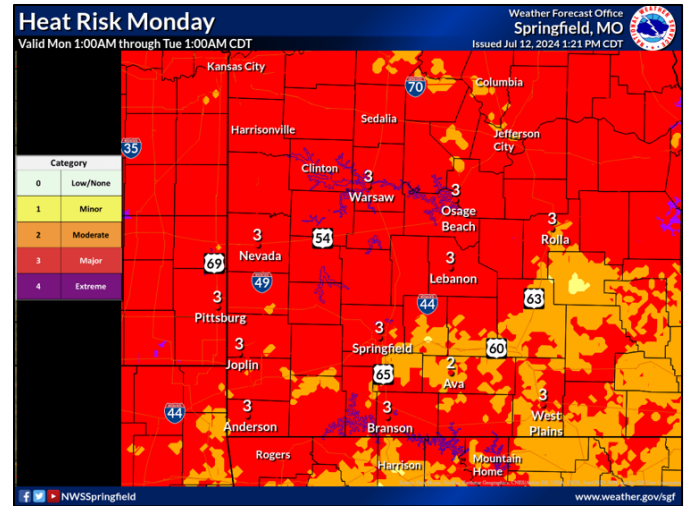

ONLINE

	Temperature Forecast (°F)												Maximum				
	7/14 Sun			7/15 Mon			7/16 Tue			7/17 Wed							
	12am	6am	12pm	6pm	12am	6am	12pm	6pm	12am	6am	12pm	6pm					
Branson	78	71	93	96	79	73	93	97	80	74	93	97	79	73	89	90	97
Fort Leonard Wood	77	72	91	92	78	73	92	94	80	74	92	93	77	72	83	84	94
Joplin	82	76	93	97	84	78	95	99	85	79	95	97	83	76	90	91	99
Lebanon	76	73	90	92	77	73	90	95	79	75	90	92	77	72	83	85	95
Osage Beach	79	75	91	95	81	76	92	98	82	77	92	94	79	73	83	85	98
Pittsburg, KS	80	75	92	96	83	77	93	98	85	77	93	96	81	74	87	87	98
Rolla	77	73	90	92	78	73	91	94	80	74	91	92	77	71	81	83	94
Springfield	77	72	90	94	77	72	91	95	80	75	92	94	77	73	85	88	95
West Plains	75	71	90	92	77	71	91	93	76	73	92	93	77	71	87	86	93

Temperature Forecast (°F)
Created: 1 pm CDT Fri 7/12/2024 |
Don't see your city? Check out weather.gov/forecastpoints