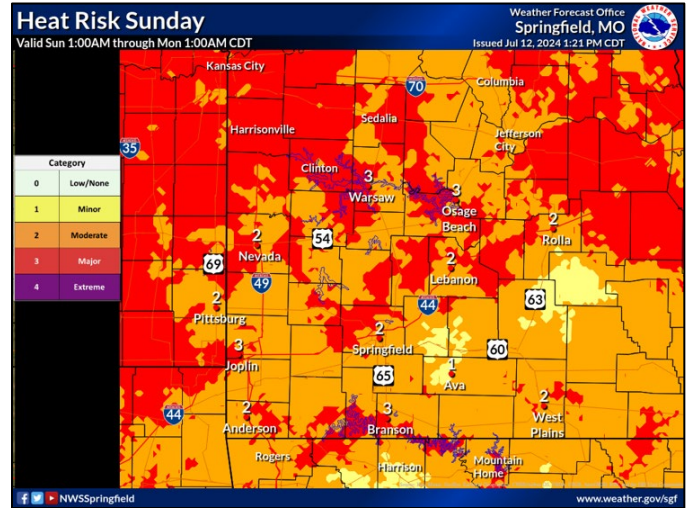

ONLINE

	Temperature Forecast (°F)												Maximum				
	7/14 Sun			7/15 Mon			7/16 Tue			7/17 Wed							
	12am	6am	12pm	6pm	12am	6am	12pm	6pm	12am	6am	12pm	6pm					
Branson	78	71	93	96	79	73	93	97	80	74	93	97	79	73	89	90	97
Fort Leonard Wood	77	72	91	92	78	73	92	94	80	74	92	93	77	72	83	84	94
Joplin	82	76	93	97	84	78	95	99	85	79	95	97	83	76	90	91	99
Lebanon	76	73	90	92	77	73	90	95	79	75	90	92	77	72	83	85	95
Osage Beach	79	75	91	95	81	76	92	98	82	77	92	94	79	73	83	85	98
Pittsburg, KS	80	75	92	96	83	77	93	98	85	77	93	96	81	74	87	87	98
Rolla	77	73	90	92	78	73	91	94	80	74	91	92	77	71	81	83	94
Springfield	77	72	90	94	77	72	91	95	80	75	92	94	77	73	85	88	95
West Plains	75	71	90	92	77	71	91	93	76	73	92	93	77	71	87	86	93

Temperature Forecast (°F)
Created: 1 pm CDT Fri 7/12/2024 |
Don't see your city? Check out weather.gov/forecastpoints