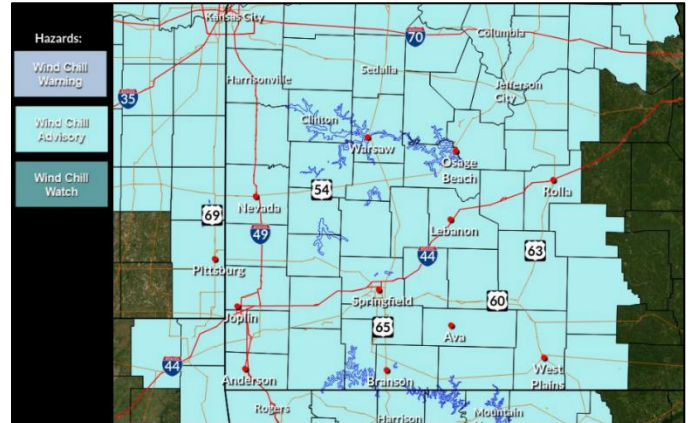

### ONLINE

OEM Facebook

OEM X

OEM Instagram

OEM YouTube

Traveler Info Map

Ozarks Traffic

Wind Chill Advisory Tonight through Saturday 12pm.