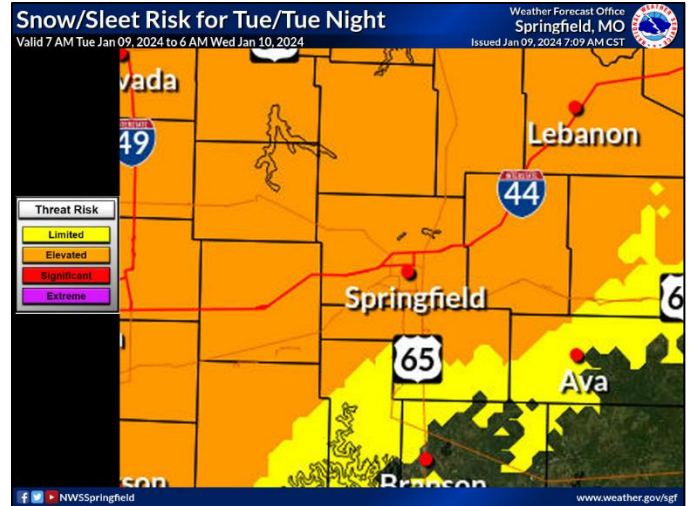

ONLINE

Precipitation Timing Today
Rain and Drizzle Will Transition to Snow Early Tuesday Morning
January 9, 2024 2:45 AM

	Tue, Jan 9 6am - 12pm	Tue, Jan 9 12pm - 6pm	Tue, Jan 9 6pm - 12am	Wed, Jan 10 12am - 6am
Joplin | Pittsburg | Nevada	Drizzle	Rain	Wintry Mix	Snow
Springfield | Bolivar	Drizzle	Rain	Wintry Mix	Snow
Branson | Ava	Drizzle	Rain	Wintry Mix	Snow
Lake of the Ozarks | Lebanon	Drizzle	Rain	Wintry Mix	Snow
West Plains | Alton | Eminence	Drizzle	Rain	Wintry Mix	Snow
Rolla | Salem | Houston	Drizzle	Rain	Wintry Mix	Snow

Precip Type: Drizzle, Rain, Wintry Mix, Freezing Drizzle, Snow, Dry