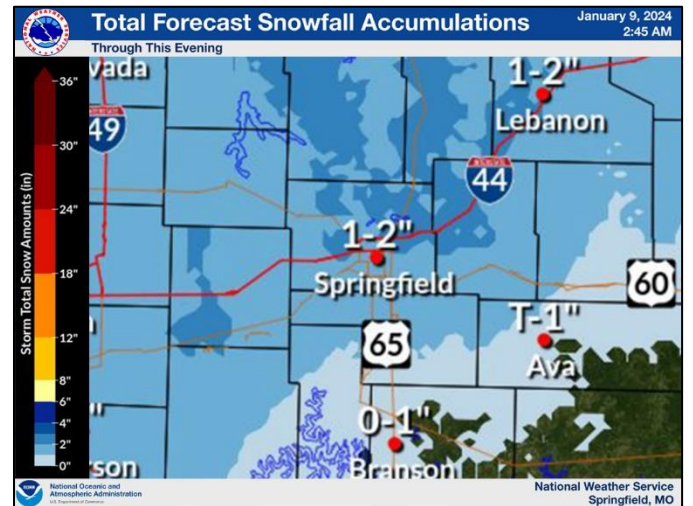

ONLINE

Precipitation Timing Today
Rain and Drizzle Will Transition to Snow Early Tuesday Morning
January 9, 2024 2:45 AM

	Tue, Jan 9 6am - 12pm	Tue, Jan 9 12pm - 6pm	Tue, Jan 9 6pm - 12am	Wed, Jan 10 12am - 6am
Joplin | Pittsburg | Nevada	Drizzle	Rain	Wintry Mix	Snow
Springfield | Bolivar	Drizzle	Rain	Wintry Mix	Snow
Branson | Ava	Drizzle	Rain	Wintry Mix	Snow
Lake of the Ozarks | Lebanon	Drizzle	Rain	Wintry Mix	Snow
West Plains | Alton | Eminence	Drizzle	Rain	Wintry Mix	Snow
Rolla | Salem | Houston	Drizzle	Rain	Wintry Mix	Snow

Precip Type: Drizzle, Rain, Wintry Mix, Freezing Drizzle, Snow, Dry