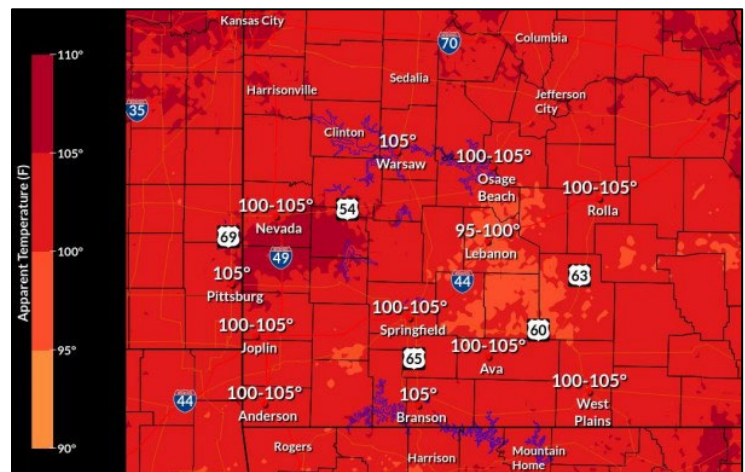

ONLINE

OEM Facebook

OEM Twitter

MoDOT Traveler Info Map

OzarksTraffic

*This is an ongoing weather event.
Please continue to monitor weather conditions as they develop.*

Heat Advisory through the Week

Heat Lingers into the Weekend

Valid this afternoon through Friday evening

Maximum Heat Index

100° to 109°

Heat exhaustion
Heat Stroke
Dehydration

Drink plenty of water
Never leave kids or pets in the car
Take frequent breaks in shade or A/C

National Oceanic and Atmospheric Administration
National Weather Service Springfield, MO