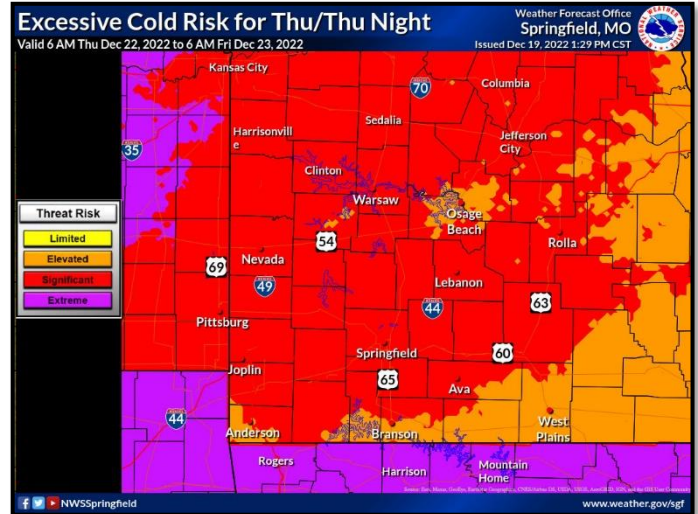

Wednesday Night	Thursday	Thursday Night	Friday	Friday Night	Saturday
Pittsburg, KS	Blue	Purple	Purple	Purple	Purple	Blue
Joplin	Blue	Purple	Purple	Purple	Purple	Blue
Springfield	Blue	Purple	Purple	Purple	Purple	Blue
Rolla	Blue	Purple	Purple	Purple	Purple	Blue
Branson	Blue	Purple	Purple	Purple	Purple	Blue
West Plains	Blue	Purple	Purple	Purple	Purple	Blue
Minimum Wind Chills	20° to 30°	10° to 20°	0° to 10°	-10° to 0°	-20° to -10°	-30° to -20°