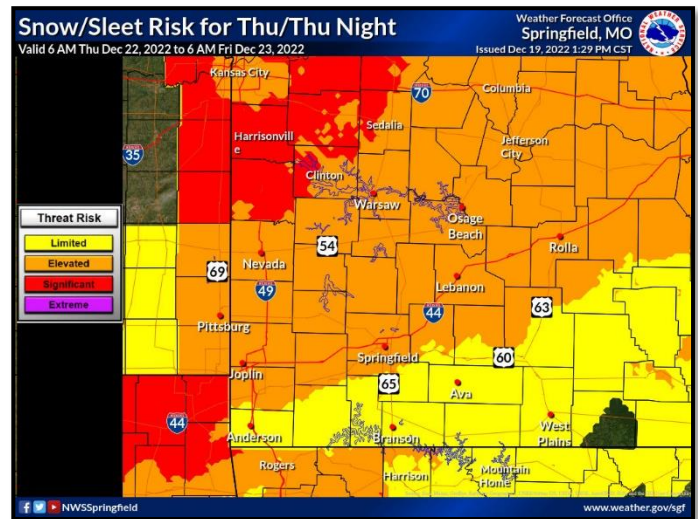

Wednesday Night	Thursday	Thursday Night	Friday	Friday Night	Saturday
Pittsburg, KS	Blue	Purple	Purple	Purple	Purple	Blue
Joplin	Blue	Purple	Purple	Purple	Purple	Blue
Springfield	Blue	Purple	Purple	Purple	Purple	Blue
Rolla	Blue	Purple	Purple	Purple	Purple	Blue
Branson	Blue	Purple	Purple	Purple	Purple	Blue
West Plains	Blue	Purple	Purple	Purple	Purple	Blue
Minimum Wind Chills	20° to 30°	10° to 20°	0° to 10°	-10° to 0°	-20° to -10°	-30° to -20°