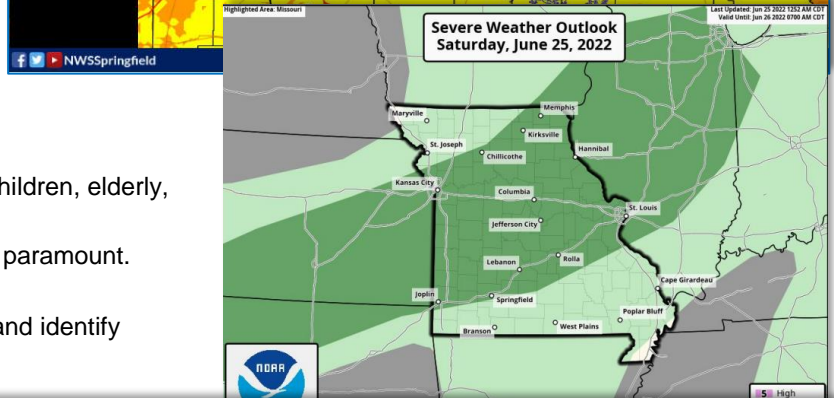

Citizen Action Statement:

- Vulnerable populations to extreme heat include, newborns, children, elderly, and individuals who are pregnant or chronically ill.
- Dehydration, Heat stroke, and heat exhaustion awareness is paramount.
- Never leave kids or pets in the car.
- Have a severe weather shelter plan! Review emergency kit and identify closest safe shelter.
- Have a way of receiving severe weather warnings (NOAA Weather Radio, social media, news media, etc.)
- Take shelter when lightning is in the area! **“When thunder roars...go indoors!”**

Emergency Management Issues:

- Springfield-Greene County EOC is currently at:
  - OpCon **Level 4: Routine**
- OEM will continue to monitor this developing weather situation.
- Follow OEM: [Twitter @gcoem](#) and [Facebook/SpringfieldGreeneOEM](#)
- MoDOT: Traveler Information map: <http://maps.modot.mo.gov/timi/>
- Ozarks Traffic: <http://www.ozarkstraffic.com/>

Heat Advisory Today

In effect until 8 PM across the entire area

Key Message

Very hot and humid conditions continue across southeast Kansas and the Missouri Ozarks today. Triple digit heat index values will occur.

Hazards

- Heat Exhaustion
- Heat Stroke
- Dehydration

Actions

Never leave kids or pets in the car

Check on the elderly

Drink plenty of water

Forecast Heat Index Values

National Oceanic and Atmospheric Administration | National Weather Service Springfield, MO