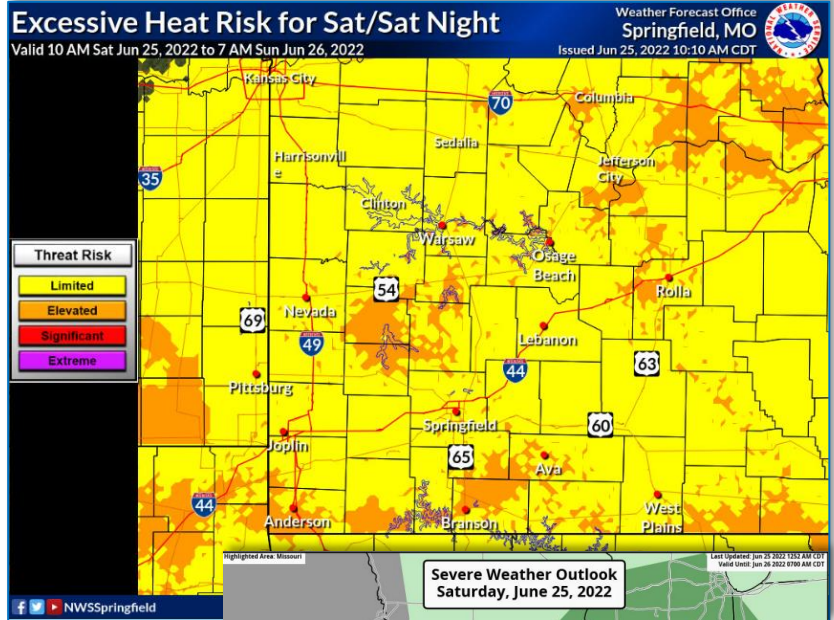

Citizen Action Statement:

- Vulnerable populations to extreme heat include, newborns, children, elderly, and individuals who are pregnant or chronically ill.
- Dehydration, Heat stroke, and heat exhaustion awareness is paramount.
- Never leave kids or pets in the car.
- Have a severe weather shelter plan! Review emergency kit and identify closest safe shelter.
- Have a way of receiving severe weather warnings (NOAA Weather Radio, social media, news media, etc.)
- Take shelter when lightning is in the area! **“When thunder roars...go indoors!”**

Emergency Management Issues:

- Springfield-Greene County EOC is currently at:
  - OpCon **Level 4: Routine**
- OEM will continue to monitor this developing weather situation.
- Follow OEM: [Twitter @gcoem](#) and [Facebook/SpringfieldGreeneOEM](#)
- MoDOT: Traveler Information map: <http://maps.modot.mo.gov/timi/>
- Ozarks Traffic: <http://www.ozarkstraffic.com/>

Heat Advisory Today

In effect until 8 PM across the entire area

Key Message

Very hot and humid conditions continue across southeast Kansas and the Missouri Ozarks today. Triple digit heat index values will occur.

Hazards

- Heat Exhaustion
- Heat Stroke
- Dehydration

Actions

Never leave kids or pets in the car

Check on the elderly

Drink plenty of water

Forecast Heat Index Values

National Oceanic and Atmospheric Administration | National Weather Service Springfield, MO