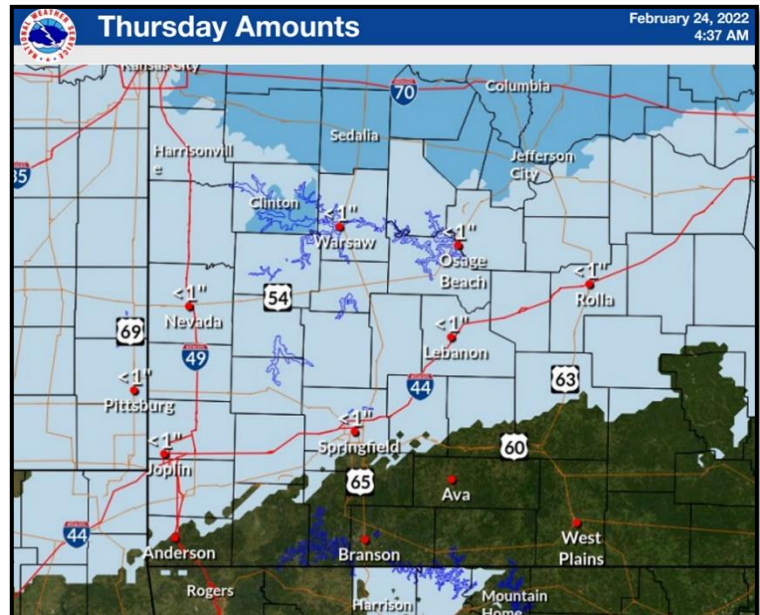

Precipitation Types and Timing					Dominant Type
	Thu 4 AM-7 AM	Thu 7 AM-10 AM	Thu 10 AM-1 PM	Thu 1 PM-3 PM	Thu 3 PM-7 PM	
Springfield	Light Snow	Light Sleet/Ice Pellets	Light Freezing Rain/Drizzle	Light Wintry Mix		Sleet/Mix
Joplin	Light Snow	Light Sleet/Ice Pellets	Light Freezing Rain/Drizzle	Light Wintry Mix		Sleet/Mix
Branson	Light Snow	Moderate Sleet/Ice Pellets	Moderate Freezing Rain/Drizzle	Moderate Wintry Mix		Mix → Fz Rain
West Plains	Light Snow	Moderate Sleet/Ice Pellets	Moderate Freezing Rain/Drizzle	Moderate Wintry Mix		Freezing Rain
Rolla	Light Snow	Light Sleet/Ice Pellets	Light Freezing Rain/Drizzle	Light Wintry Mix		Sleet/Mix