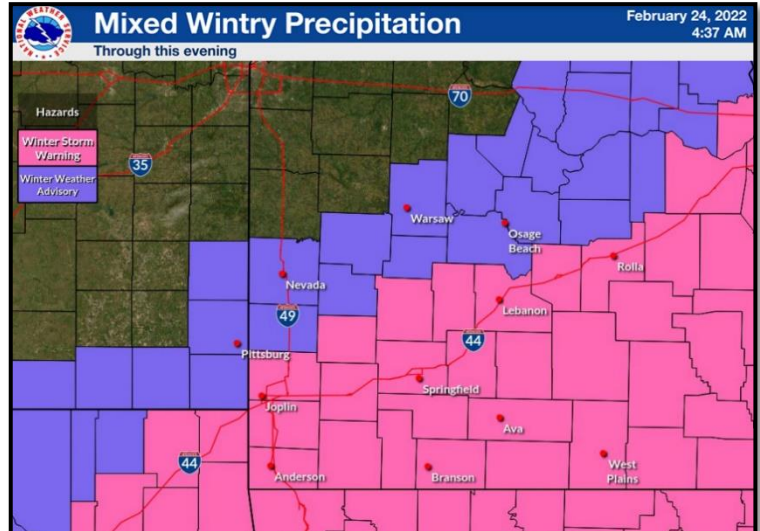

Precipitation Types and Timing					Dominant Type
	Thu 4 AM-7 AM	Thu 7 AM-10 AM	Thu 10 AM-1 PM	Thu 1 PM-3 PM	Thu 3 PM-7 PM	
Springfield	Light Snow	Light Sleet/Ice Pellets	Light Freezing Rain/Drizzle	Light Wintry Mix		Sleet/Mix
Joplin	Light Snow	Light Sleet/Ice Pellets	Light Freezing Rain/Drizzle	Light Wintry Mix		Sleet/Mix
Branson	Light Snow	Moderate Sleet/Ice Pellets	Moderate Freezing Rain/Drizzle	Moderate Wintry Mix		Mix → Fz Rain
West Plains	Light Snow	Moderate Sleet/Ice Pellets	Moderate Freezing Rain/Drizzle	Moderate Wintry Mix		Freezing Rain
Rolla	Light Snow	Light Sleet/Ice Pellets	Light Freezing Rain/Drizzle	Light Wintry Mix		Sleet/Mix