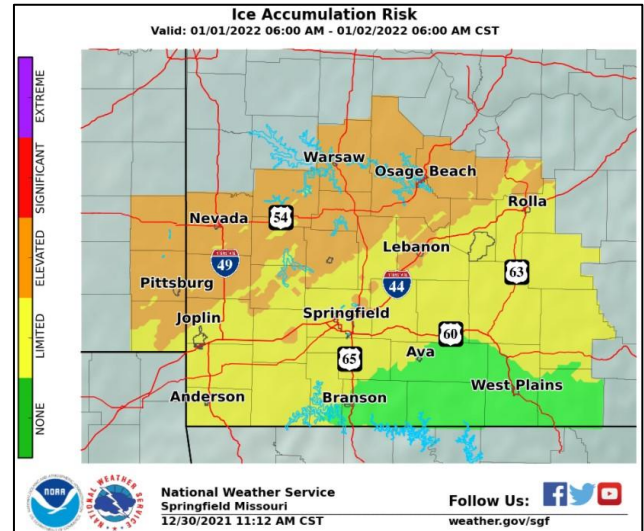

Winter Storm Watch from 6 AM Saturday to 12 AM Sunday