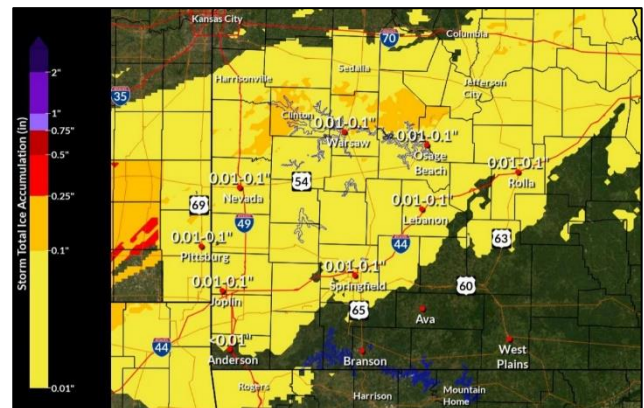

Winter Storm Watch from 6 AM Saturday to 12 AM Sunday