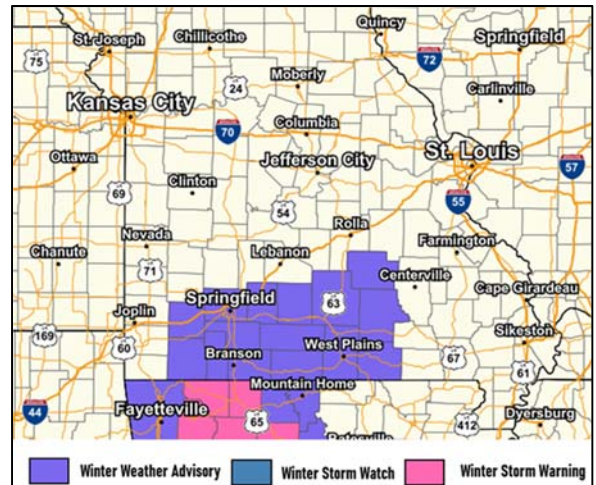

TIMELINE OF EXPECTED SNOW (Tonight – Thursday)													
	8pm	10pm	12am	2am	4am	6am	8am	10am	12pm	2pm	4pm	6pm	8pm
Monett	None	None	None	None	None	None	None	None	None	None	None	None	None
Cassville	None	None	None	None	None	None	None	None	None	None	None	None	None
Springfield	None	None	None	None	None	None	None	None	None	None	None	None	None
Branson	None	None	None	None	None	None	None	None	None	None	None	None	None
Mansfield	None	None	None	None	None	None	None	None	None	None	None	None	None
Ava	None	None	None	None	None	None	None	None	None	None	None	None	None
West Plains	None	None	None	None	None	None	None	None	None	None	None	None	None
Houston	None	None	None	None	None	None	None	None	None	None	None	None	None
Eminence	None	None	None	None	None	None	None	None	None	None	None	None	None

Snow Chances: NONE LOW MEDIUM HIGH

NATIONAL WEATHER SERVICE SPRINGFIELD, MISSOURI