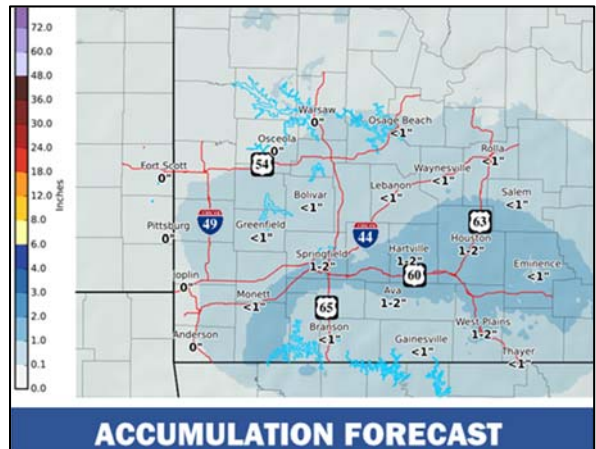

TIMELINE OF EXPECTED SNOW (Tonight – Thursday)													
	8pm	10pm	12am	2am	4am	6am	8am	10am	12pm	2pm	4pm	6pm	8pm
Monett	None	None	None	None	None	None	None	None	None	None	None	None	None
Cassville	None	None	None	None	None	None	None	None	None	None	None	None	None
Springfield	None	None	None	None	None	None	None	None	None	None	None	None	None
Branson	None	None	None	None	None	None	None	None	None	None	None	None	None
Mansfield	None	None	None	None	None	None	None	None	None	None	None	None	None
Ava	None	None	None	None	None	None	None	None	None	None	None	None	None
West Plains	None	None	None	None	None	None	None	None	None	None	None	None	None
Houston	None	None	None	None	None	None	None	None	None	None	None	None	None
Eminence	None	None	None	None	None	None	None	None	None	None	None	None	None

Snow Chances: NONE LOW MEDIUM HIGH

NATIONAL WEATHER SERVICE SPRINGFIELD, MISSOURI