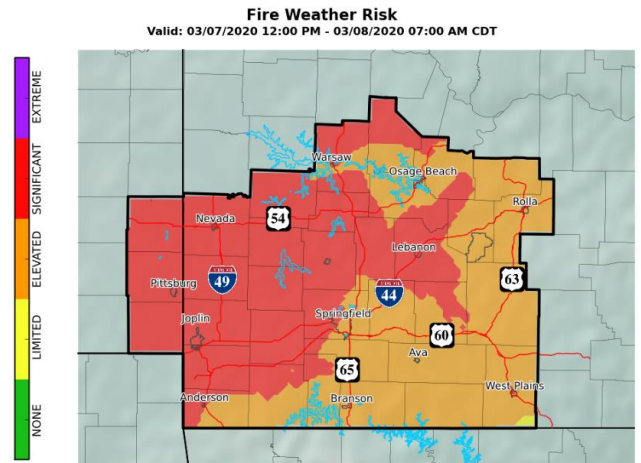

OEM

FIRE WEATHER ALERT

WILDLAND FIRE HAZARD REPORT

Springfield-Greene County
Office of Emergency Management

Emergency Operations Center Partner Agencies

03/07/2020 – 13:30

Fire Weather Risk

Red Flag Warning – 03/07/2020; 12:34 pm to 7:00 pm

Hazards:	03/07	03/08
Fire Weather	SIGNIFICANT	ELEVATED
Non Thunderstorm Winds	LIMITED	LIMITED

Discussion

- **Wind:** South to Southwest at 15-25 mph, gusts up to 30 mph
- **Humidity:** Low; 20 -25%
- **Impacts:** Any fires that develop will likely spread rapidly.

Threat Recommendations:

- Outdoor burning is not recommended

Emergency Management Issues:

- OEM Monitoring "WxNet" (B-15) on Greene County 800 TRS as warranted
- Follow OEM: Twitter @gcoem or Facebook/SpringfieldGreeneOEM

Fire Agency Information (Greene County):

Saturday, March 7 at 1300 hrs:

- Mixing Height: 2,200 ft.
- Haines Index: 5
- Transport Wind: 22 mph
- Vent. Rate: 49,000 mph-ft

Last Map Update: Sat, Mar. 7, 2020 at 1:12:30 pm CST