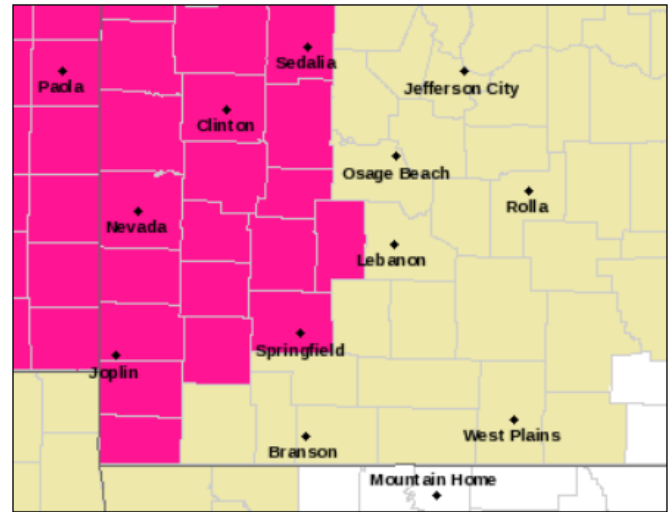

OEM

FIRE WEATHER ALERT

WILDLAND FIRE HAZARD REPORT

Springfield-Greene County
Office of Emergency Management

Emergency Operations Center Partner Agencies

03/07/2020 – 13:30

Fire Weather Risk

Red Flag Warning – 03/07/2020; 12:34 pm to 7:00 pm

Hazards:	03/07	03/08
Fire Weather	SIGNIFICANT	ELEVATED
Non Thunderstorm Winds	LIMITED	LIMITED

Discussion

- **Wind:** South to Southwest at 15-25 mph, gusts up to 30 mph
- **Humidity:** Low; 20 -25%
- **Impacts:** Any fires that develop will likely spread rapidly.

Threat Recommendations:

- Outdoor burning is not recommended

Emergency Management Issues:

- OEM Monitoring "WxNet" (B-15) on Greene County 800 TRS as warranted
- Follow OEM: Twitter @gcoem or Facebook/SpringfieldGreeneOEM

Fire Agency Information (Greene County):

Saturday, March 7 at 1300 hrs:

- Mixing Height: 2,200 ft.
- Haines Index: 5
- Transport Wind: 22 mph
- Vent. Rate: 49,000 mph-ft

Last Map Update: Sat, Mar. 7, 2020 at 1:12:30 pm CST