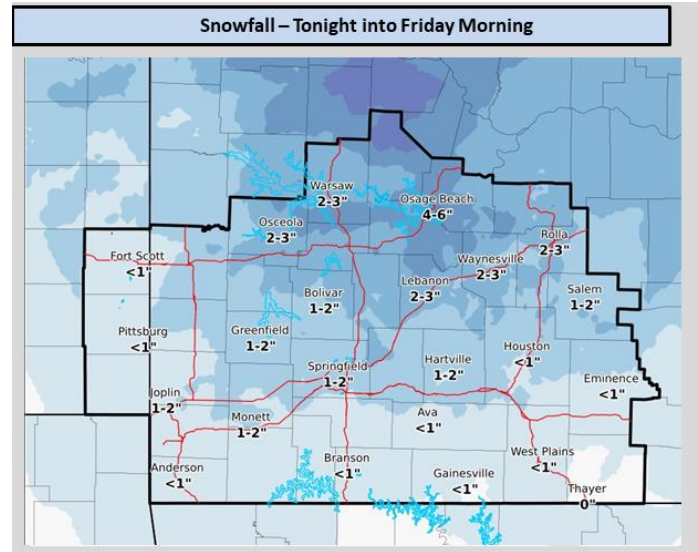

National Weather Service
Springfield Missouri
01/23/2020 01:46 PM CST

Follow Us: [f](https://facebook.com/SpringfieldGreeneOEM) [t](https://twitter.com/gcoem) [y](https://youtube.com/SpringfieldGreeneOEM)
weather.gov/sgf