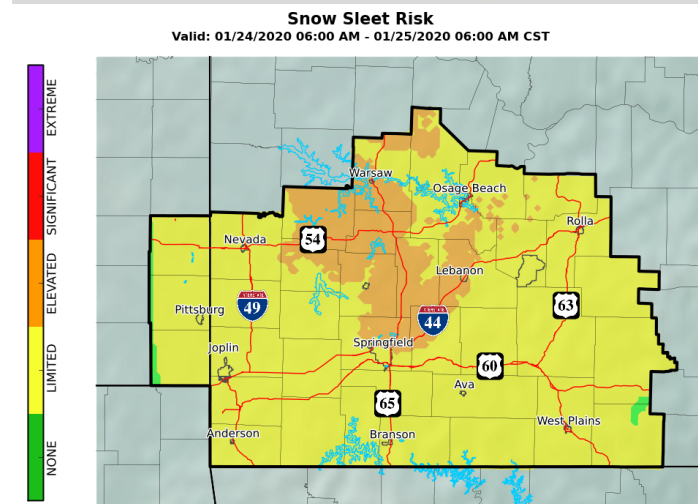

National Weather Service
Springfield Missouri
01/23/2020 01:46 PM CST

Follow Us: [f](https://facebook.com/SpringfieldGreeneOEM) [t](https://twitter.com/gcoem) [y](https://youtube.com/SpringfieldGreeneOEM)
weather.gov/sgf