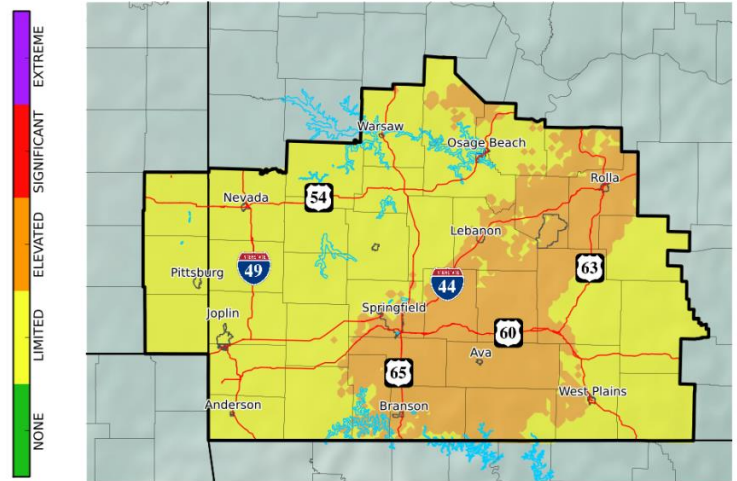

Snow Sleet Risk
Valid: 01/22/2020 06:00 AM - 01/23/2020 06:00 AM CST

National Weather Service
Springfield Missouri
01/21/2020 03:12 AM CST

Follow Us: [f](https://facebook.com/SpringfieldGreeneOEM) [t](https://twitter.com/gcoem) [y](https://youtube.com/SpringfieldGreeneOEM)
weather.gov/sgf