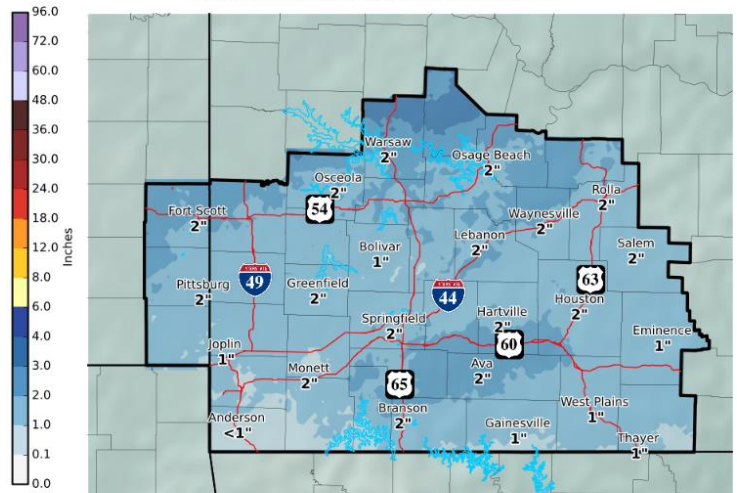

Expected Snowfall - Official NWS Forecast
Valid: 01/22/2020 12:00 AM - 01/24/2020 06:00 PM

National Weather Service
Springfield Missouri
01/21/2020 02:33 PM CST

Follow Us: [f](https://facebook.com/SpringfieldGreeneOEM) [t](https://twitter.com/gcoem) [y](https://youtube.com/SpringfieldGreeneOEM)
weather.gov/sgf/winter