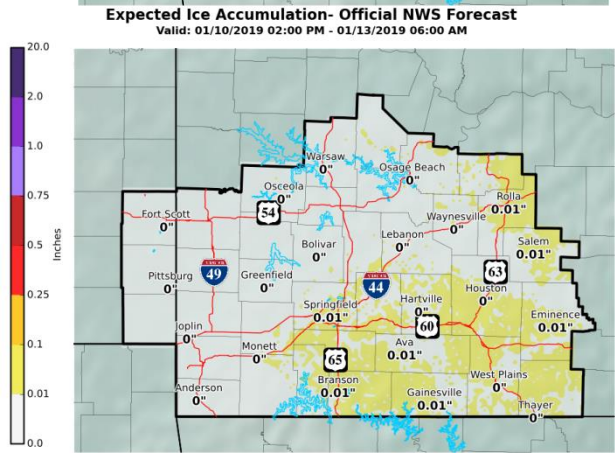

National Weather Service
Springfield Missouri
01/10/2019 02:28 PM CST

Follow Us: [f](https://www.facebook.com/gcoem) [t](https://twitter.com/gcoem) [y](https://www.youtube.com/gcoem)
weather.gov/sgf/winter