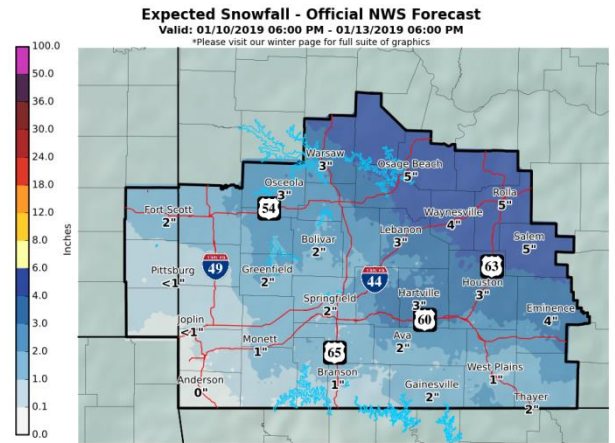

National Weather Service
Springfield Missouri
01/10/2019 02:28 PM CST

Follow Us: [f](https://www.facebook.com/gcoem) [t](https://twitter.com/gcoem) [y](https://www.youtube.com/gcoem)
weather.gov/sgf/winter