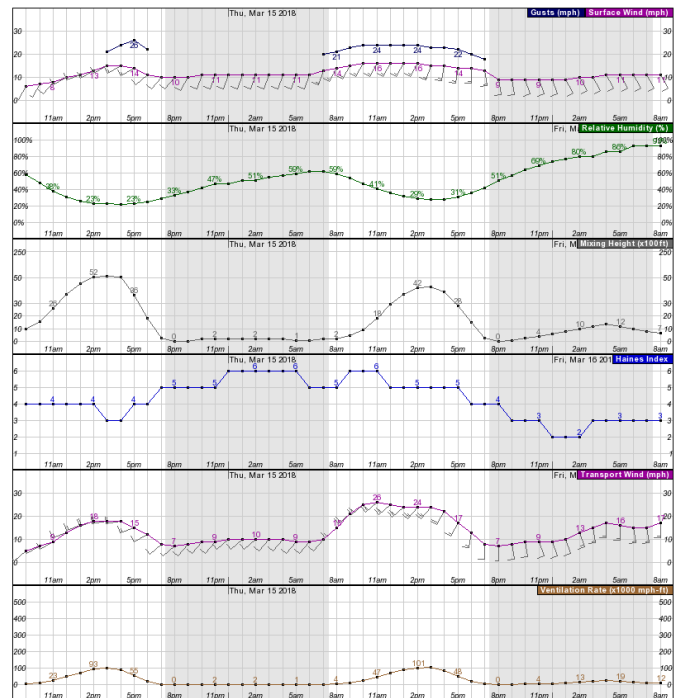

OEM

FIRE WEATHER ALERT

WILDLAND FIRE HAZARD REPORT

Springfield-Greene County
Office of Emergency Management

Emergency Operations Center Partner Agencies
03/14/2018 - 9:45 am

Fire Weather Risk:

Red Flag Warning from 12 pm to 7 pm today for areas along and west of I-49 across extreme western Missouri into eastern Kansas.

Hazards:

Grassland Fire Weather Index
Fire Weather

**Elevated
Significant**

Today's Outlook:

- **Wind:** SW winds gusting up to 25 mph
- **Humidity:** Humidity values will be 20-30%
- **Impacts:** Any fires that develop may spread rapidly. Outdoor burning is strongly discouraged.

Threat Recommendations:

- The combination of strong winds and low humidity will result in significant fire weather conditions. Fires under these conditions will likely rapidly grow and spread.
- **Open burning is discouraged due to the significant fire risk.** Open fires can quickly escape and are very difficult to control.

Emergency Management Issues:

- OEM Monitoring "WxNet" (B-15) on Greene County 800 TRS as warranted.
- Follow OEM: Twitter @gcoem or Facebook/SpringfieldGreeneOEM

Fire Agency Information (Greene County):

Wednesday, March 14 at 0945 hrs:

- Mixing Height: 1500 ft.
- Haines Index: 4
- Transport Wind: 8 mph
- Vent. Rate: 19000 mph-ft.