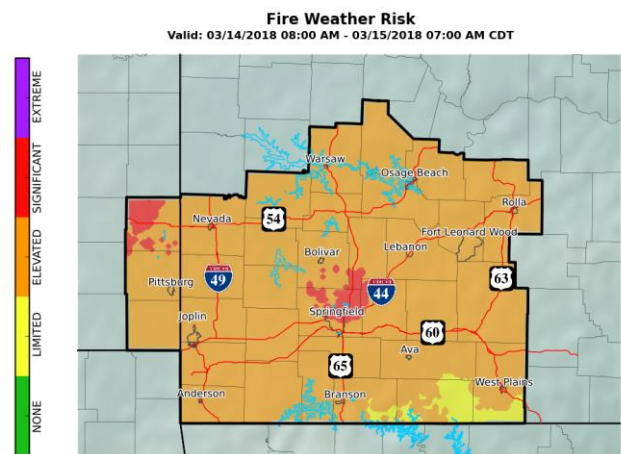

National Weather Service
Springfield Missouri
03/14/2018 08:58 AM CDT

Follow Us:
weather.gov/sgf