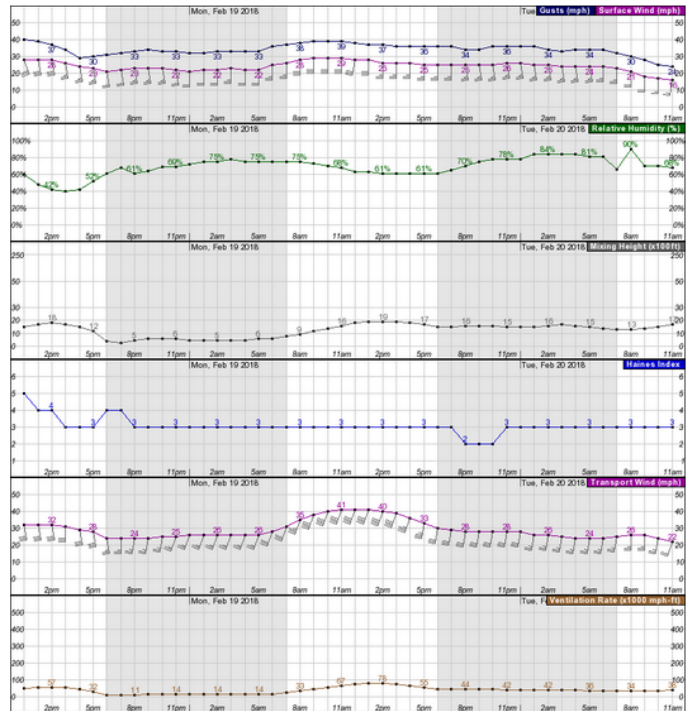

OEM

FIRE WEATHER ALERT

WILDLAND FIRE HAZARD REPORT

Springfield-Greene County
Office of Emergency Management

Emergency Operations Center Partner Agencies

02/18/2018- 12:30 p.m.

Fire Weather Risk:

Elevated

Hazards:

Lightning

Limited

Wind

Elevated

Fire Weather

Elevated

Grassland Fire Weather

Elevated

Today's Outlook:

- **Wind: Wind Advisory in effect until 6:00 p.m.** Southerly winds of 25 to 35 mph with gusts to 45 mph
- **Impacts:** Any fires that develop may spread rapidly. Outdoor burning is discouraged.

Threat Recommendations:

- Gusty winds combined with a warm and dry air mass as well as dry grasses and forest litter will lead to an elevated fire weather risk across much of the area today.
- **Open burning is discouraged due to the elevated fire risk.** Fires in these conditions spread rapidly and are very difficult to control.

Emergency Management Issues:

- OEM Monitoring "WxNet" (B-15) on Greene County 800 TRS as warranted.
- Follow OEM: Twitter @gcoem or Facebook/SpringfieldGreeneOEM

Fire Agency Information (Greene County):

Sunday, Feb. 18 at 1200 hrs:

- Mixing Height: 1500 ft.
- Haines Index: 5
- Transport Wind: S 32 mph
- Vent. Rate: 49000 mph-ft