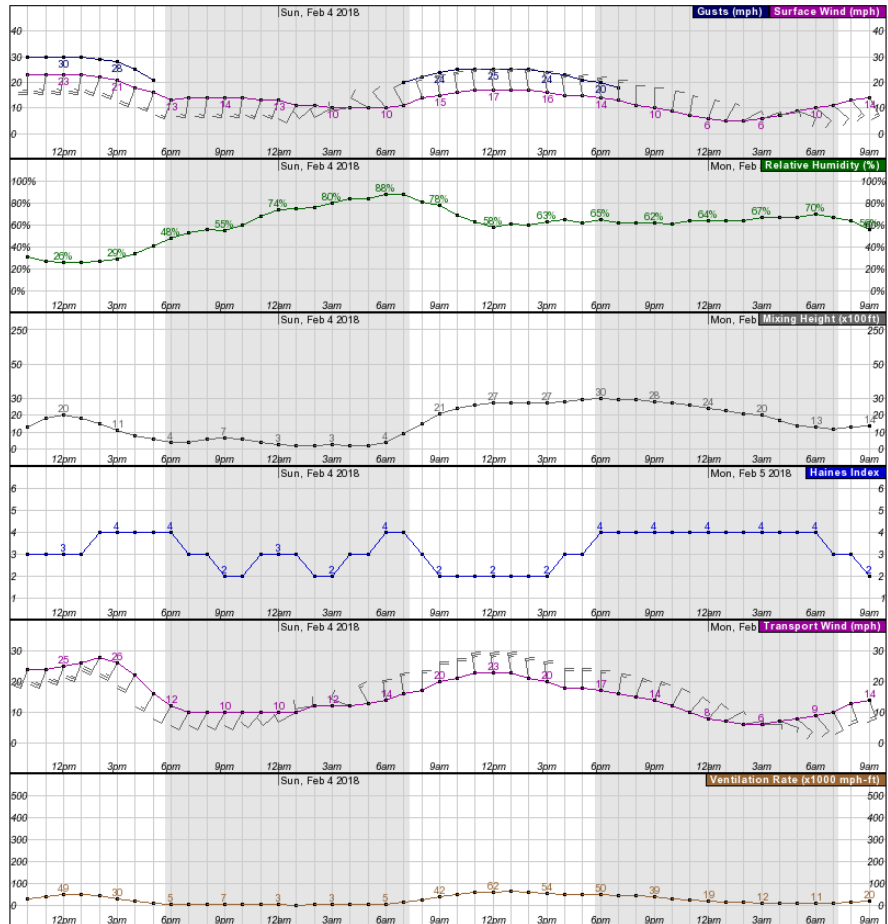

OEM

FIRE WEATHER ALERT

WILDLAND FIRE HAZARD REPORT

Springfield-Greene County
Office of Emergency Management

Emergency Operations Center Partner Agencies

02/03/2018- 11:00 a.m.

Fire Weather Risk:

Red Flag Warning until 6pm

Hazards:

Fire Weather

Significant

Non-Thunderstorm Winds

Limited

Today's Outlook:

- **Wind:** Southerly winds of 15-25 mph with gusts up to 35 mph
- **Humidity:** Humidity values will range from 18-28 percent
- **Impacts:** Any fires that develop may spread rapidly. Outdoor burning is discouraged.

Threat Recommendations:

- Windy conditions combined with a very dry air mass will lead to a high fire danger today. Fires in these conditions will likely rapidly grow and spread.
- **Open burning is discouraged due to the significant fire risk.** Open fires can quickly escape and are very difficult to control.

Emergency Management Issues:

- OEM Monitoring "WxNet" (B-15) on Greene County 800 TRS as warranted.
- Follow OEM: Twitter @gcoem or Facebook/SpringfieldGreeneOEM

Fire Agency Information (Greene County):

Saturday, Feb. 03 at 1100 hrs:

- Mixing Height: 2000 ft.
- Haines Index: 4
- Transport Wind: SW 26 mph
- Vent. Rate: 49000 mph-ft

Fire Weather Risk
Valid: 02/03/2018 09:00 AM - 02/04/2018 06:00 AM CST