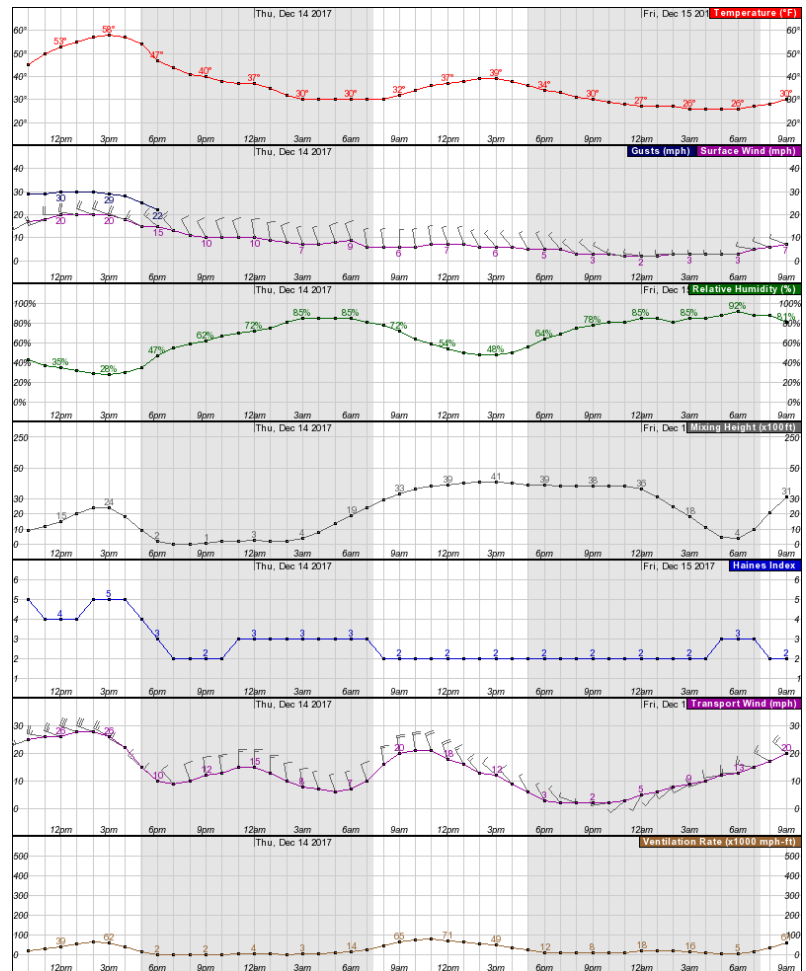

OEM

FIRE WEATHER ALERT

WILDLAND FIRE HAZARD REPORT

Springfield-Greene County
Office of Emergency Management

Emergency Operations Center Partner Agencies

12/13/2017- 11:00 p.m.

Fire Weather Risk:

Elevate Fire Weather Risk Today...

Hazards:

Fire Weather

Elevated

Today's Outlook:

- **Wind:** Sustained winds of 15 – 20 mph, gusting to 30 mph are expected today.
- **Humidity:** Humidity values will range from 25-35 percent.
- **Impacts:** Any fires that develop may spread rapidly. Outdoor burning is discouraged.

Threat Recommendations:

- Steady and gusty winds combined with low humidity, dry vegetation and leaf litter may result in conditions favorable for elevated fire conditions this afternoon.
- **Open burning is discouraged due to the elevated fire risk.** Open fires can quickly escape and are very difficult to control.

Emergency Management Issues:

- OEM Monitoring "WxNet" (B-15) on Greene County 800 TRS as warranted.
- Follow OEM: Twitter @gcoem or Facebook/SpringfieldGreeneOEM

Fire Agency Information (Greene County):

Monday, Dec. 13 at 1500 hrs:

- Mixing Height: 2400 ft.
- Haines Index: 5
- Transport Wind: NW 26 mph
- Vent. Rate: 62000 mph-ft