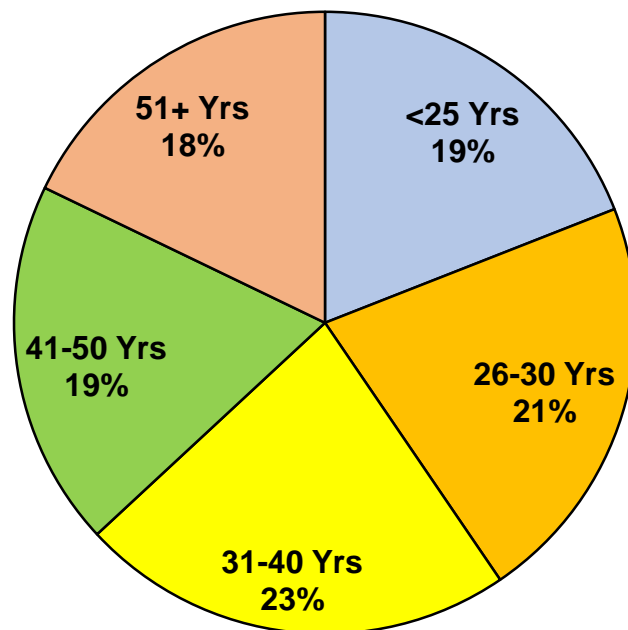

Employee Demographics

Greene County Juvenile Office – 2019

Years Employed

Employee Age Range

Employee Gender

Employee Race

Employee Highest Level of Education

Employees Paid By