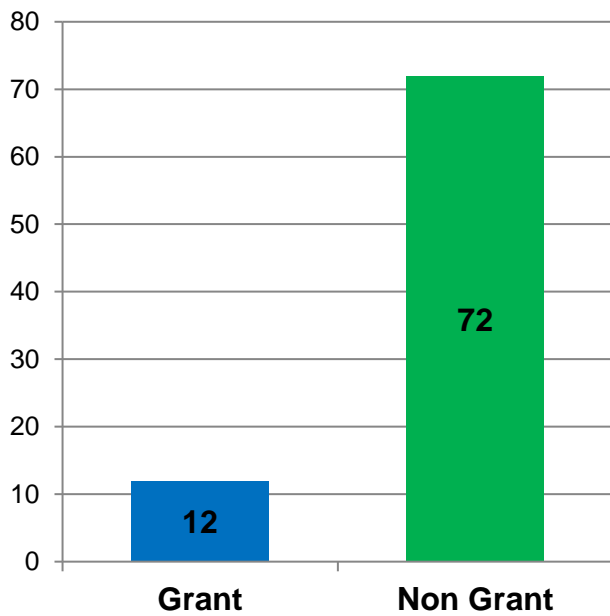

Employee Demographics

Greene County Juvenile Office – 2019

Years Employed

Employee Age Range

Employee Gender

Employee Race

Employee Highest Level of Education

Employees Paid By

Full time or Part time