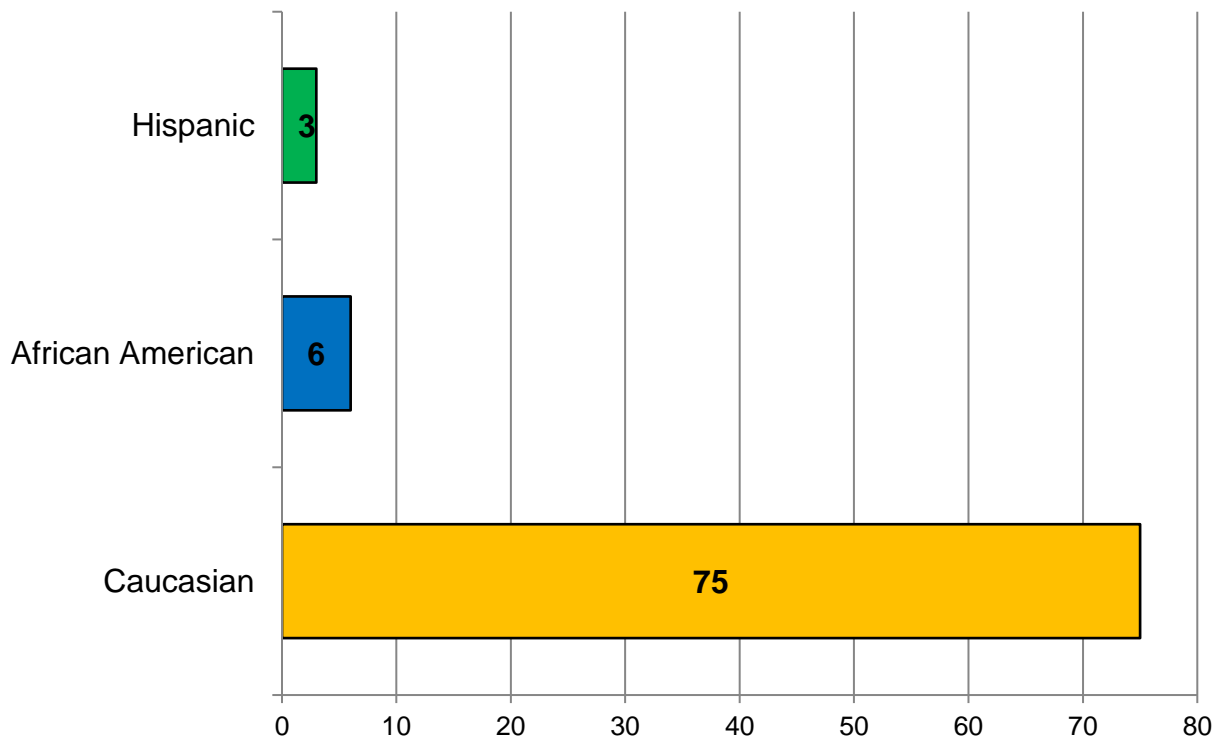

Employee Demographics

Greene County Juvenile Office – 2019

Years Employed

Employee Age Range

Employee Gender

Employee Race

Employee Highest Level of Education

Employees Paid By

Full time or Part time