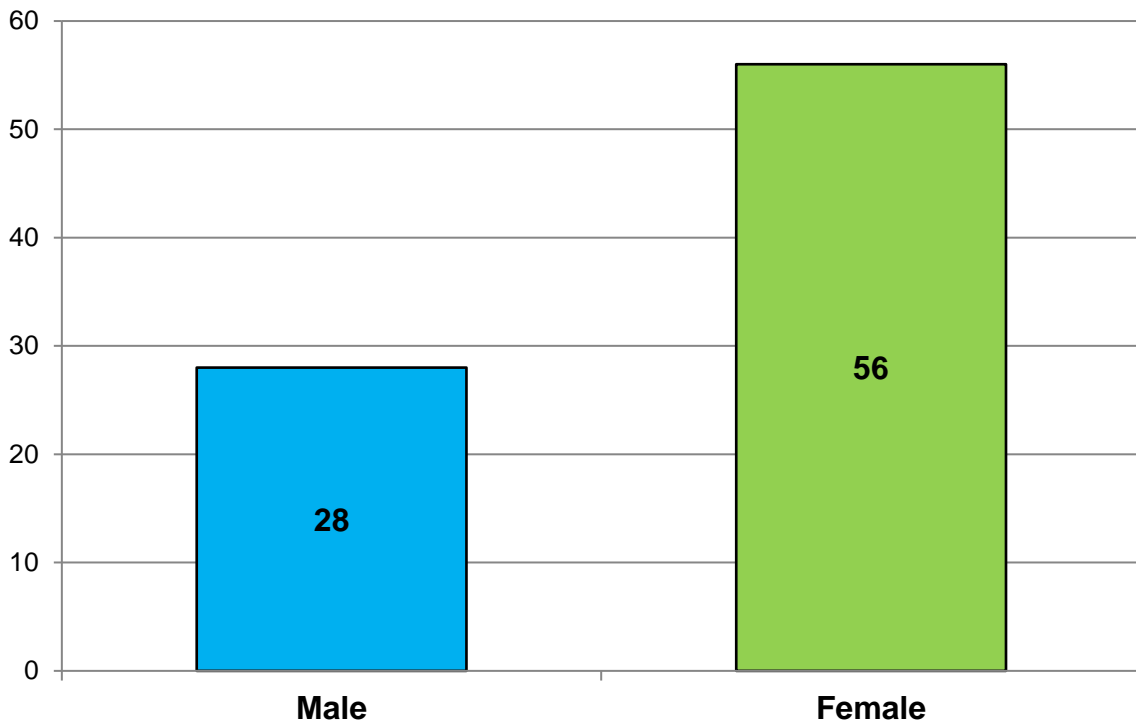

Employee Demographics

Greene County Juvenile Office – 2019

Years Employed

Employee Age Range

Employee Gender

Employee Race

Employee Highest Level of Education

Employees Paid By