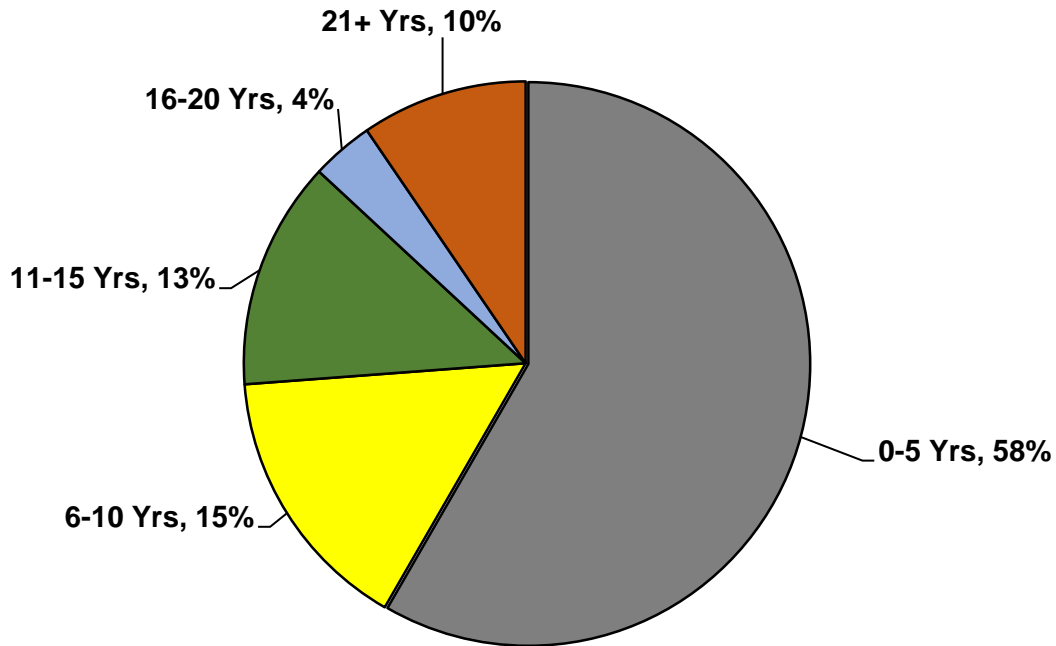

Employee Demographics

Greene County Juvenile Office – 2019

Years Employed

Employee Age Range

Employee Gender

Employee Race

Employee Highest Level of Education

Employees Paid By

Full time or Part time