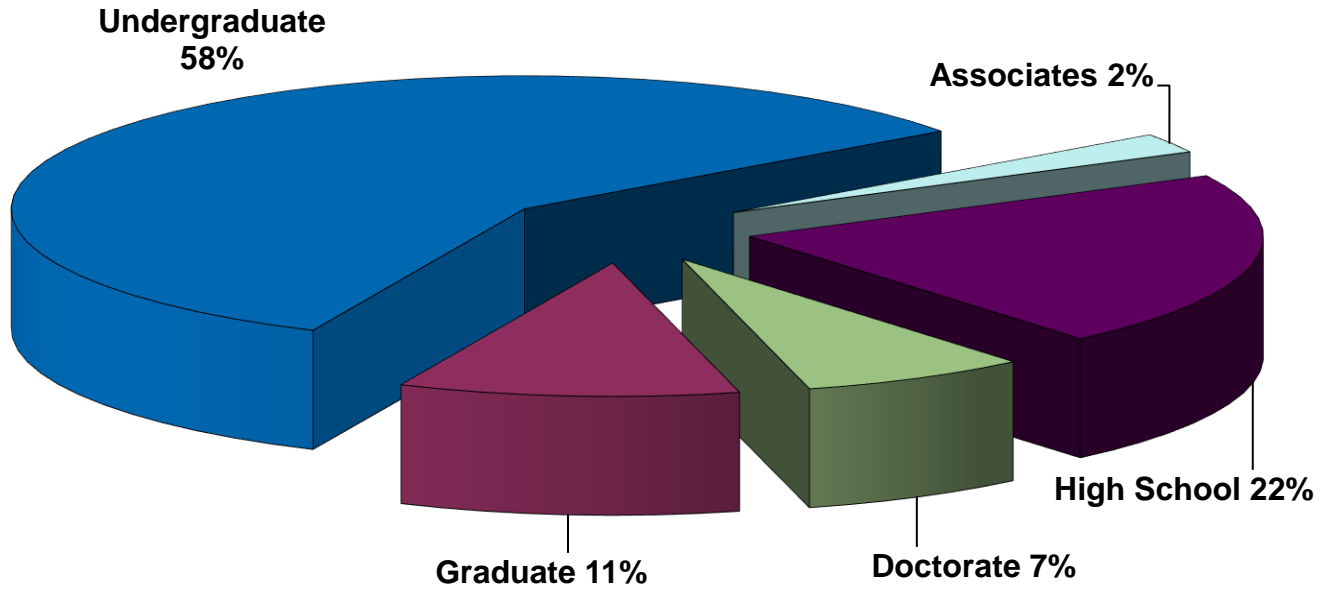

Employee Demographics

Greene County Juvenile Office – 2019

Years Employed

Employee Age Range

Employee Gender

Employee Race

Employee Highest Level of Education

Employees Paid By

Full time or Part time