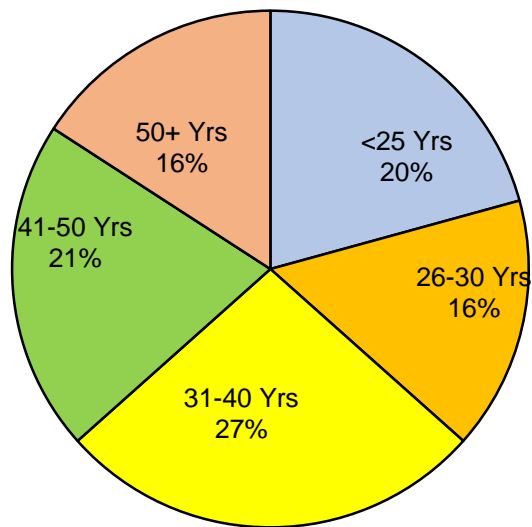

Greene County Juvenile Office Demographics – December 31, 2016

Years Employed

Greene County Juvenile Office Demographics – December 31, 2016

Employee Age Range

Greene County Juvenile Office Demographics – December 31, 2016

Employee Gender

Female
56%

Male
44%

■ Male ■ Female

Greene County Juvenile Office Demographics – December 31, 2016

Employee Race

Greene County Juvenile Office Demographics – December 31, 2016

Employee Degree Types