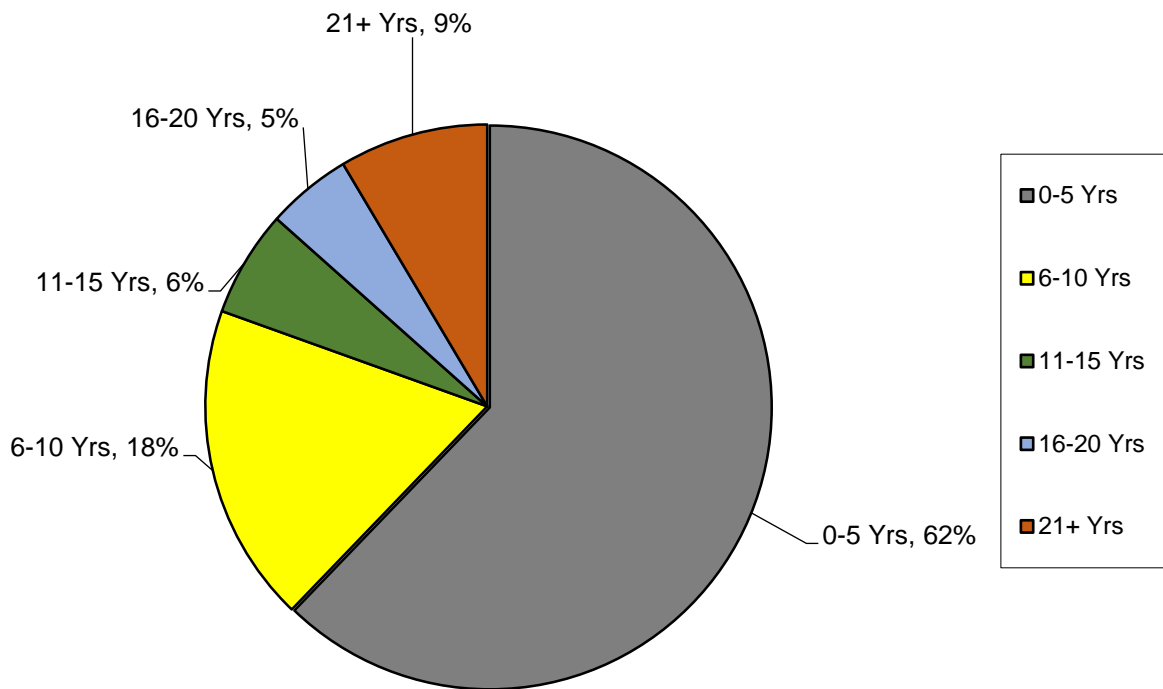

Greene County Juvenile Office Demographics – December 31, 2016

Years Employed

Greene County Juvenile Office Demographics – December 31, 2016

Employee Age Range

Greene County Juvenile Office Demographics – December 31, 2016

Employee Gender

Female
56%

Male
44%

■ Male ■ Female

Greene County Juvenile Office Demographics – December 31, 2016

Employee Race

Greene County Juvenile Office Demographics – December 31, 2016

Employee Degree Types