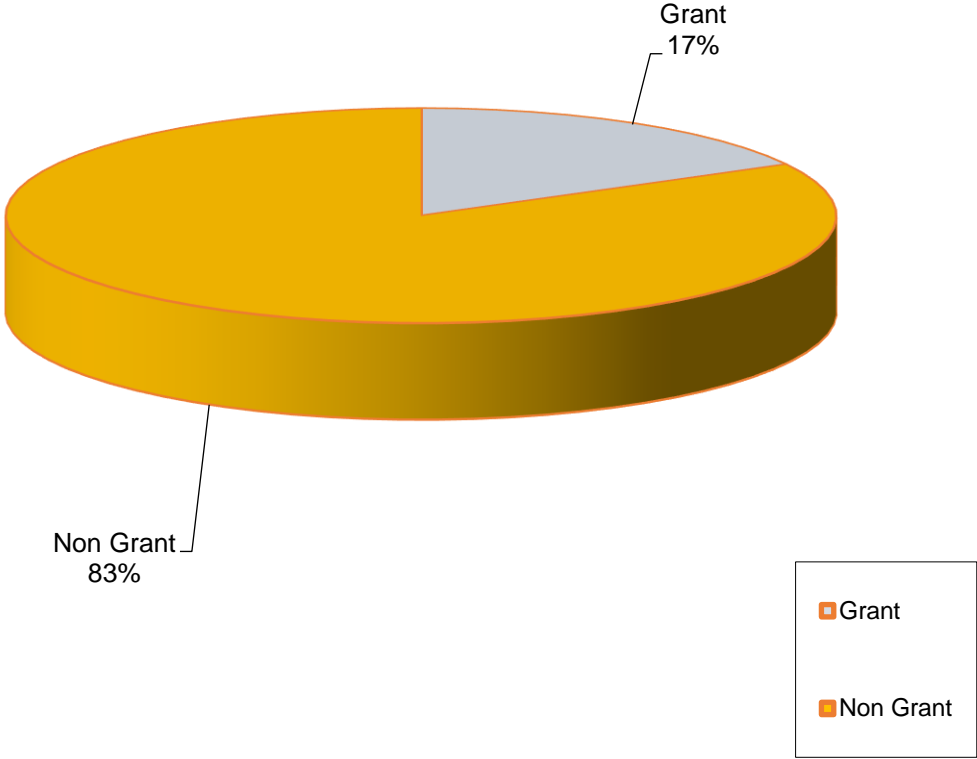

Employee Gender

Female
56%

Male
44%

■ Male ■ Female

Greene County Juvenile Office Demographics – December 31, 2016

Employee Race

Greene County Juvenile Office Demographics – December 31, 2016

Employee Degree Types

Greene County Juvenile Office Demographics – December 31, 2016

Employees Paid By

Greene County Juvenile Office Demographics – December 31, 2016

Full and Part Time Employees