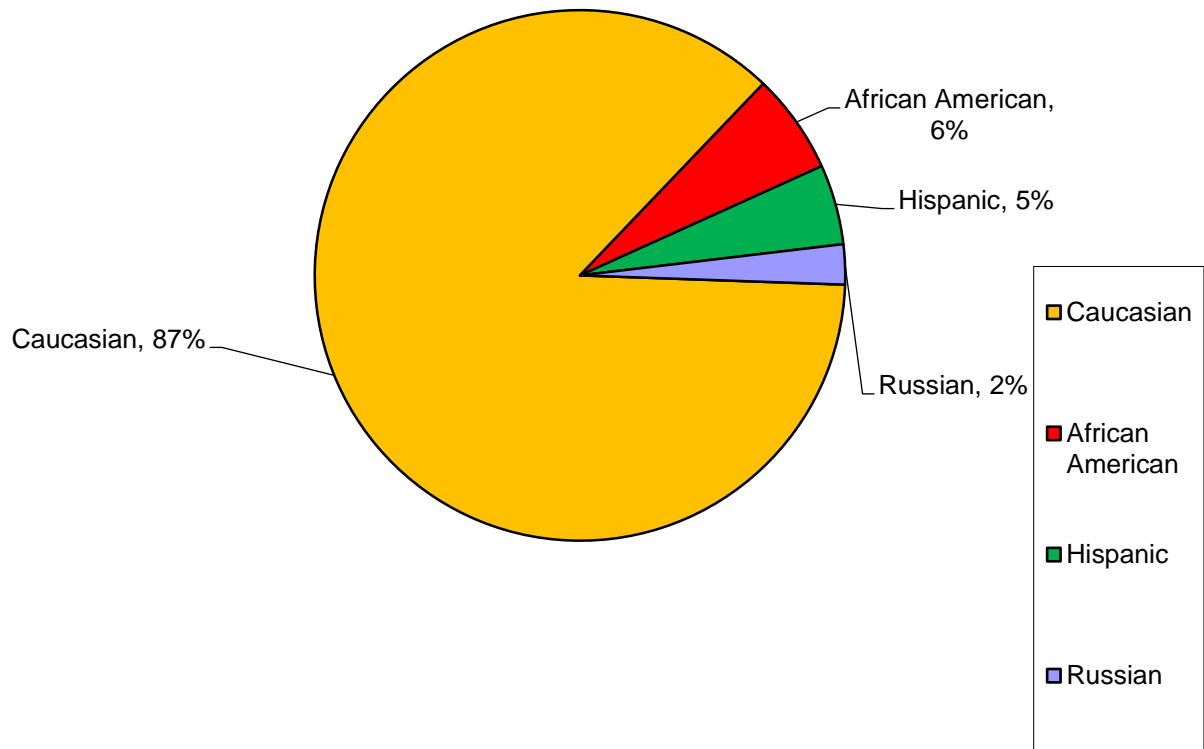

Greene County Juvenile Office Demographics – December 31, 2016

Years Employed

Greene County Juvenile Office Demographics – December 31, 2016

Employee Age Range

Greene County Juvenile Office Demographics – December 31, 2016

Employee Gender

Female
56%

Male
44%

■ Male ■ Female

Greene County Juvenile Office Demographics – December 31, 2016

Employee Race

Greene County Juvenile Office Demographics – December 31, 2016

Employee Degree Types

Greene County Juvenile Office Demographics – December 31, 2016

Employees Paid By

Greene County Juvenile Office Demographics – December 31, 2016

Full and Part Time Employees