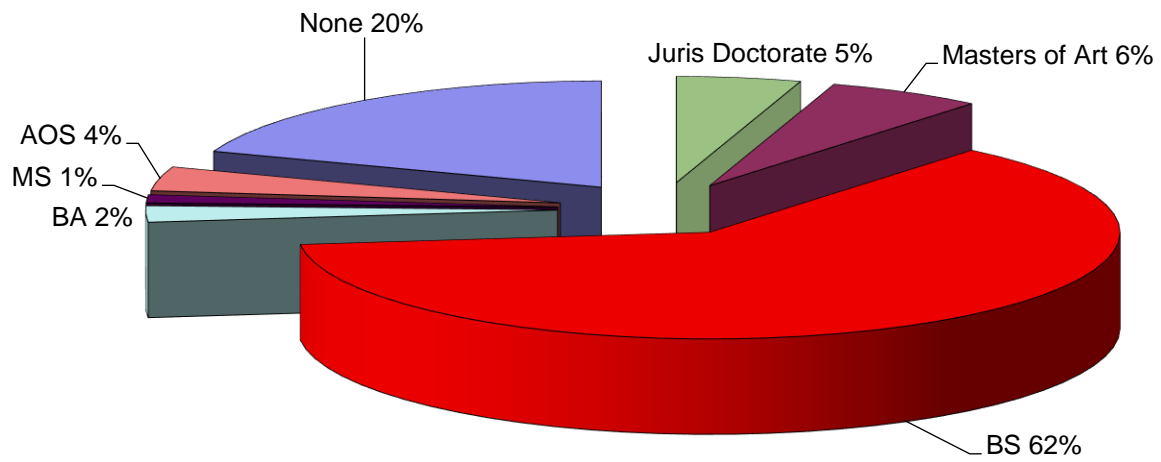

Greene County Juvenile Office Demographics – December 31, 2016

Years Employed

Greene County Juvenile Office Demographics – December 31, 2016

Employee Age Range

Greene County Juvenile Office Demographics – December 31, 2016

Employee Gender

Female
56%

Male
44%

■ Male ■ Female

Greene County Juvenile Office Demographics – December 31, 2016

Employee Race

Greene County Juvenile Office Demographics – December 31, 2016

Employee Degree Types

Greene County Juvenile Office Demographics – December 31, 2016

Employees Paid By

Greene County Juvenile Office Demographics – December 31, 2016

Full and Part Time Employees