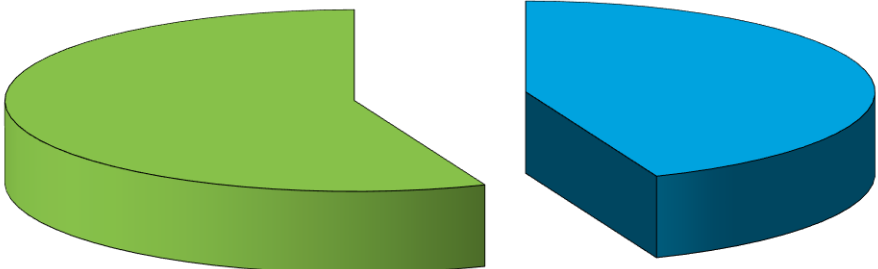

Greene County Juvenile Office Demographics – December 31, 2016

Years Employed

Greene County Juvenile Office Demographics – December 31, 2016

Employee Age Range

Greene County Juvenile Office Demographics – December 31, 2016

Employee Gender

Female
56%

Male
44%

■ Male ■ Female

Greene County Juvenile Office Demographics – December 31, 2016

Employee Race

Greene County Juvenile Office Demographics – December 31, 2016

Employee Degree Types